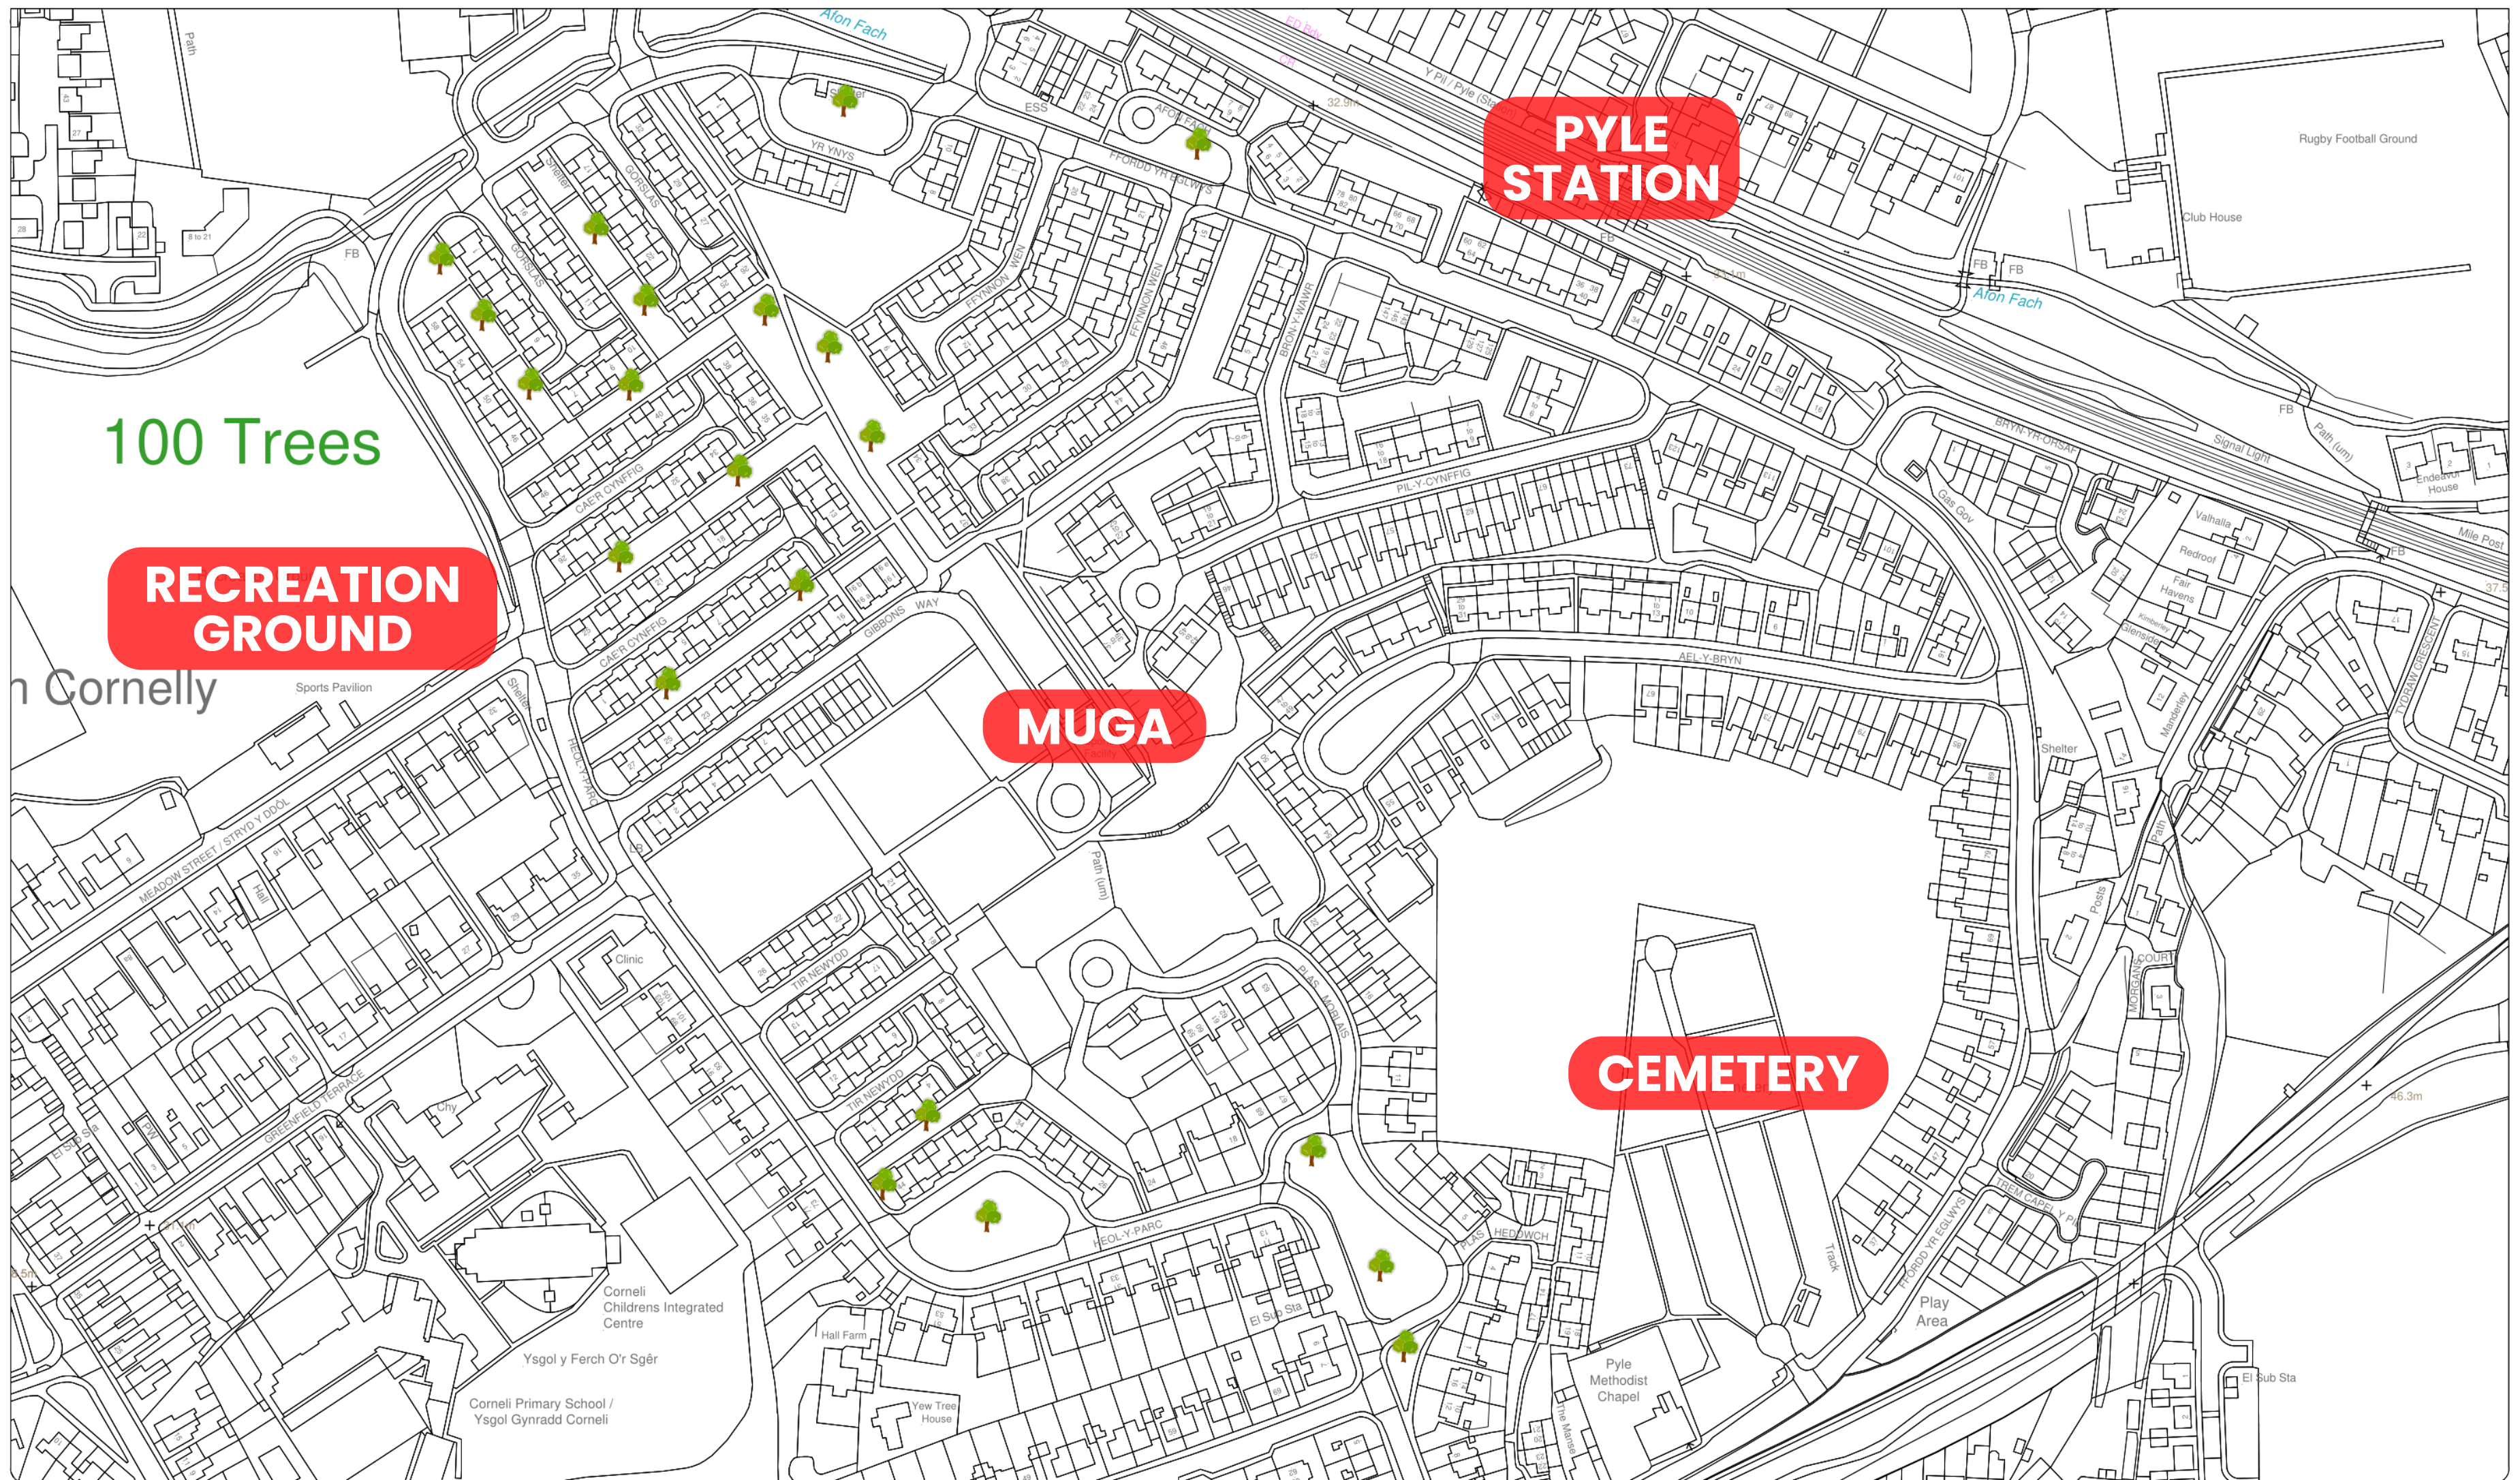

Production Date: 25th October 2022

Scale 1:2500

when printed at A4

Cymoedd i'r Arfordir
Valleys to Coast

Tree Planting - Maesteg

Assets Investment Team

Production Date: 25th October 2022

Scale 1:2500

when printed at A4

**Cymoedd i'r Arfordir
Valleys to Coast**

Tree Planting - North Cornelly

Assets Investment Team

Production Date:

25th October 2022

Scale 1:2500

when printed at A3