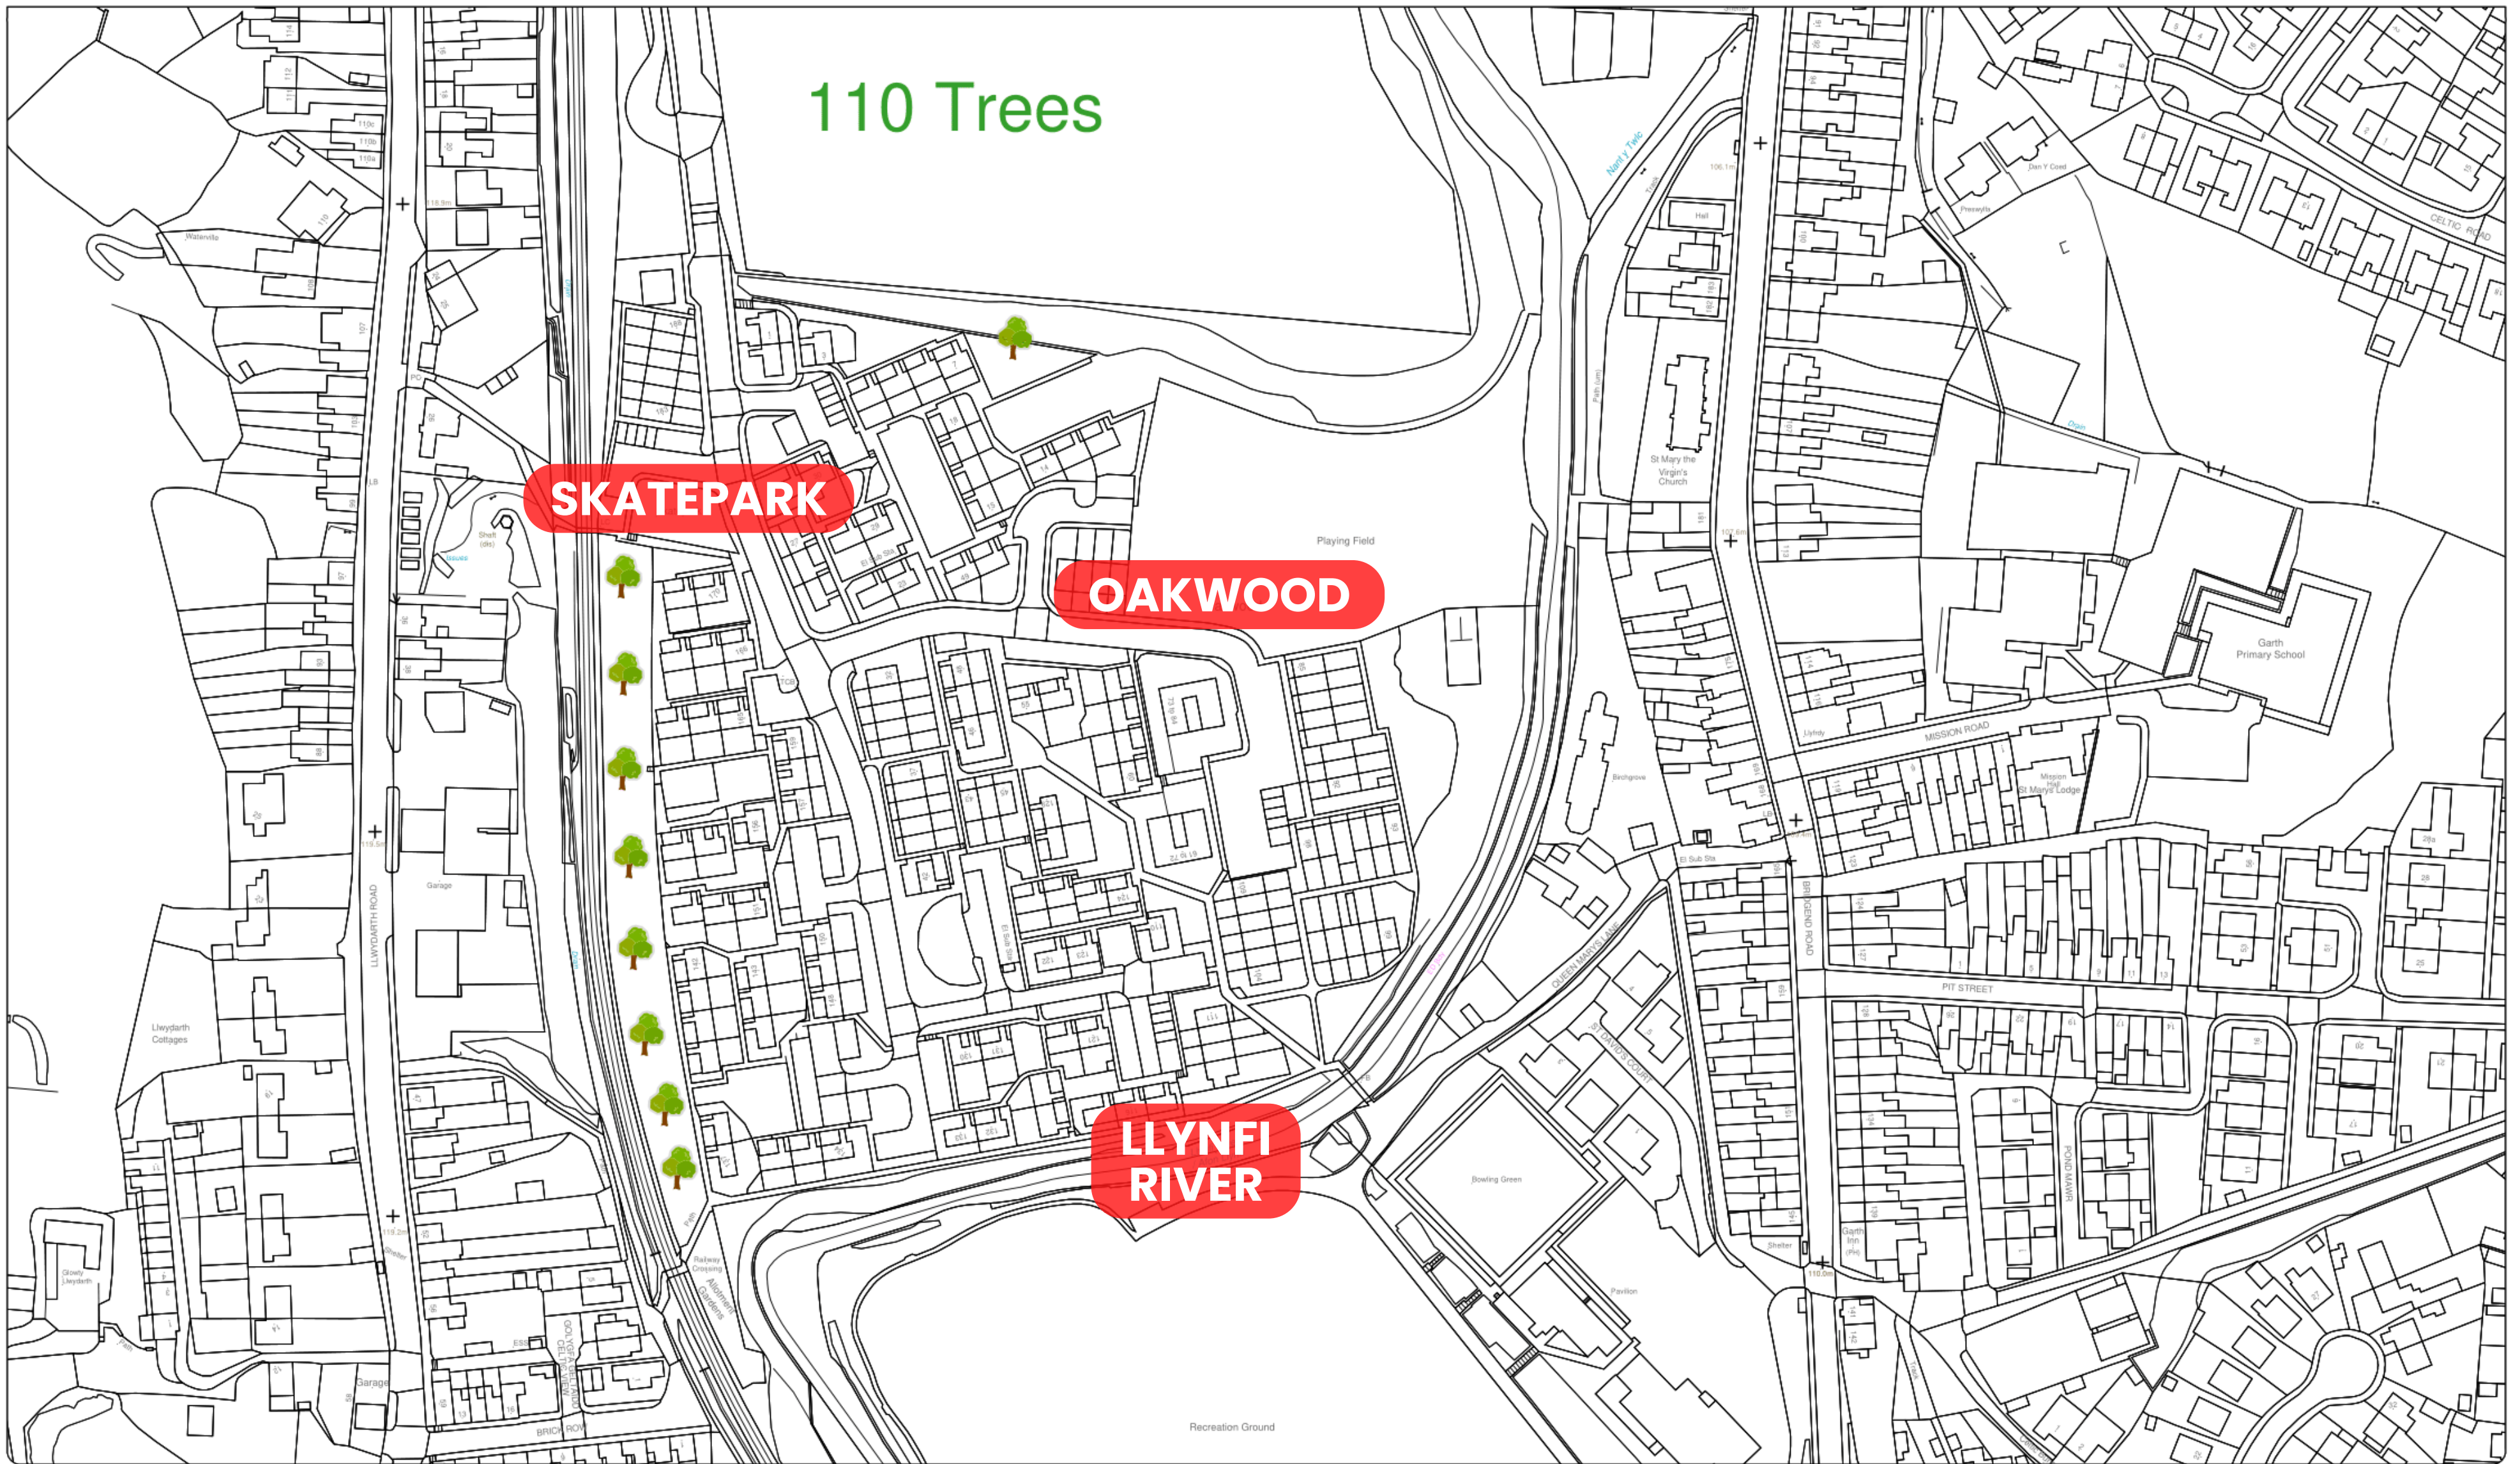

Tree Planting - Maesteg

Assets Investment Team

Production Date: 25th October 2022

Scale 1:2500

when printed at A4

**Cymoedd i'r Arfordir
Valleys to Coast**