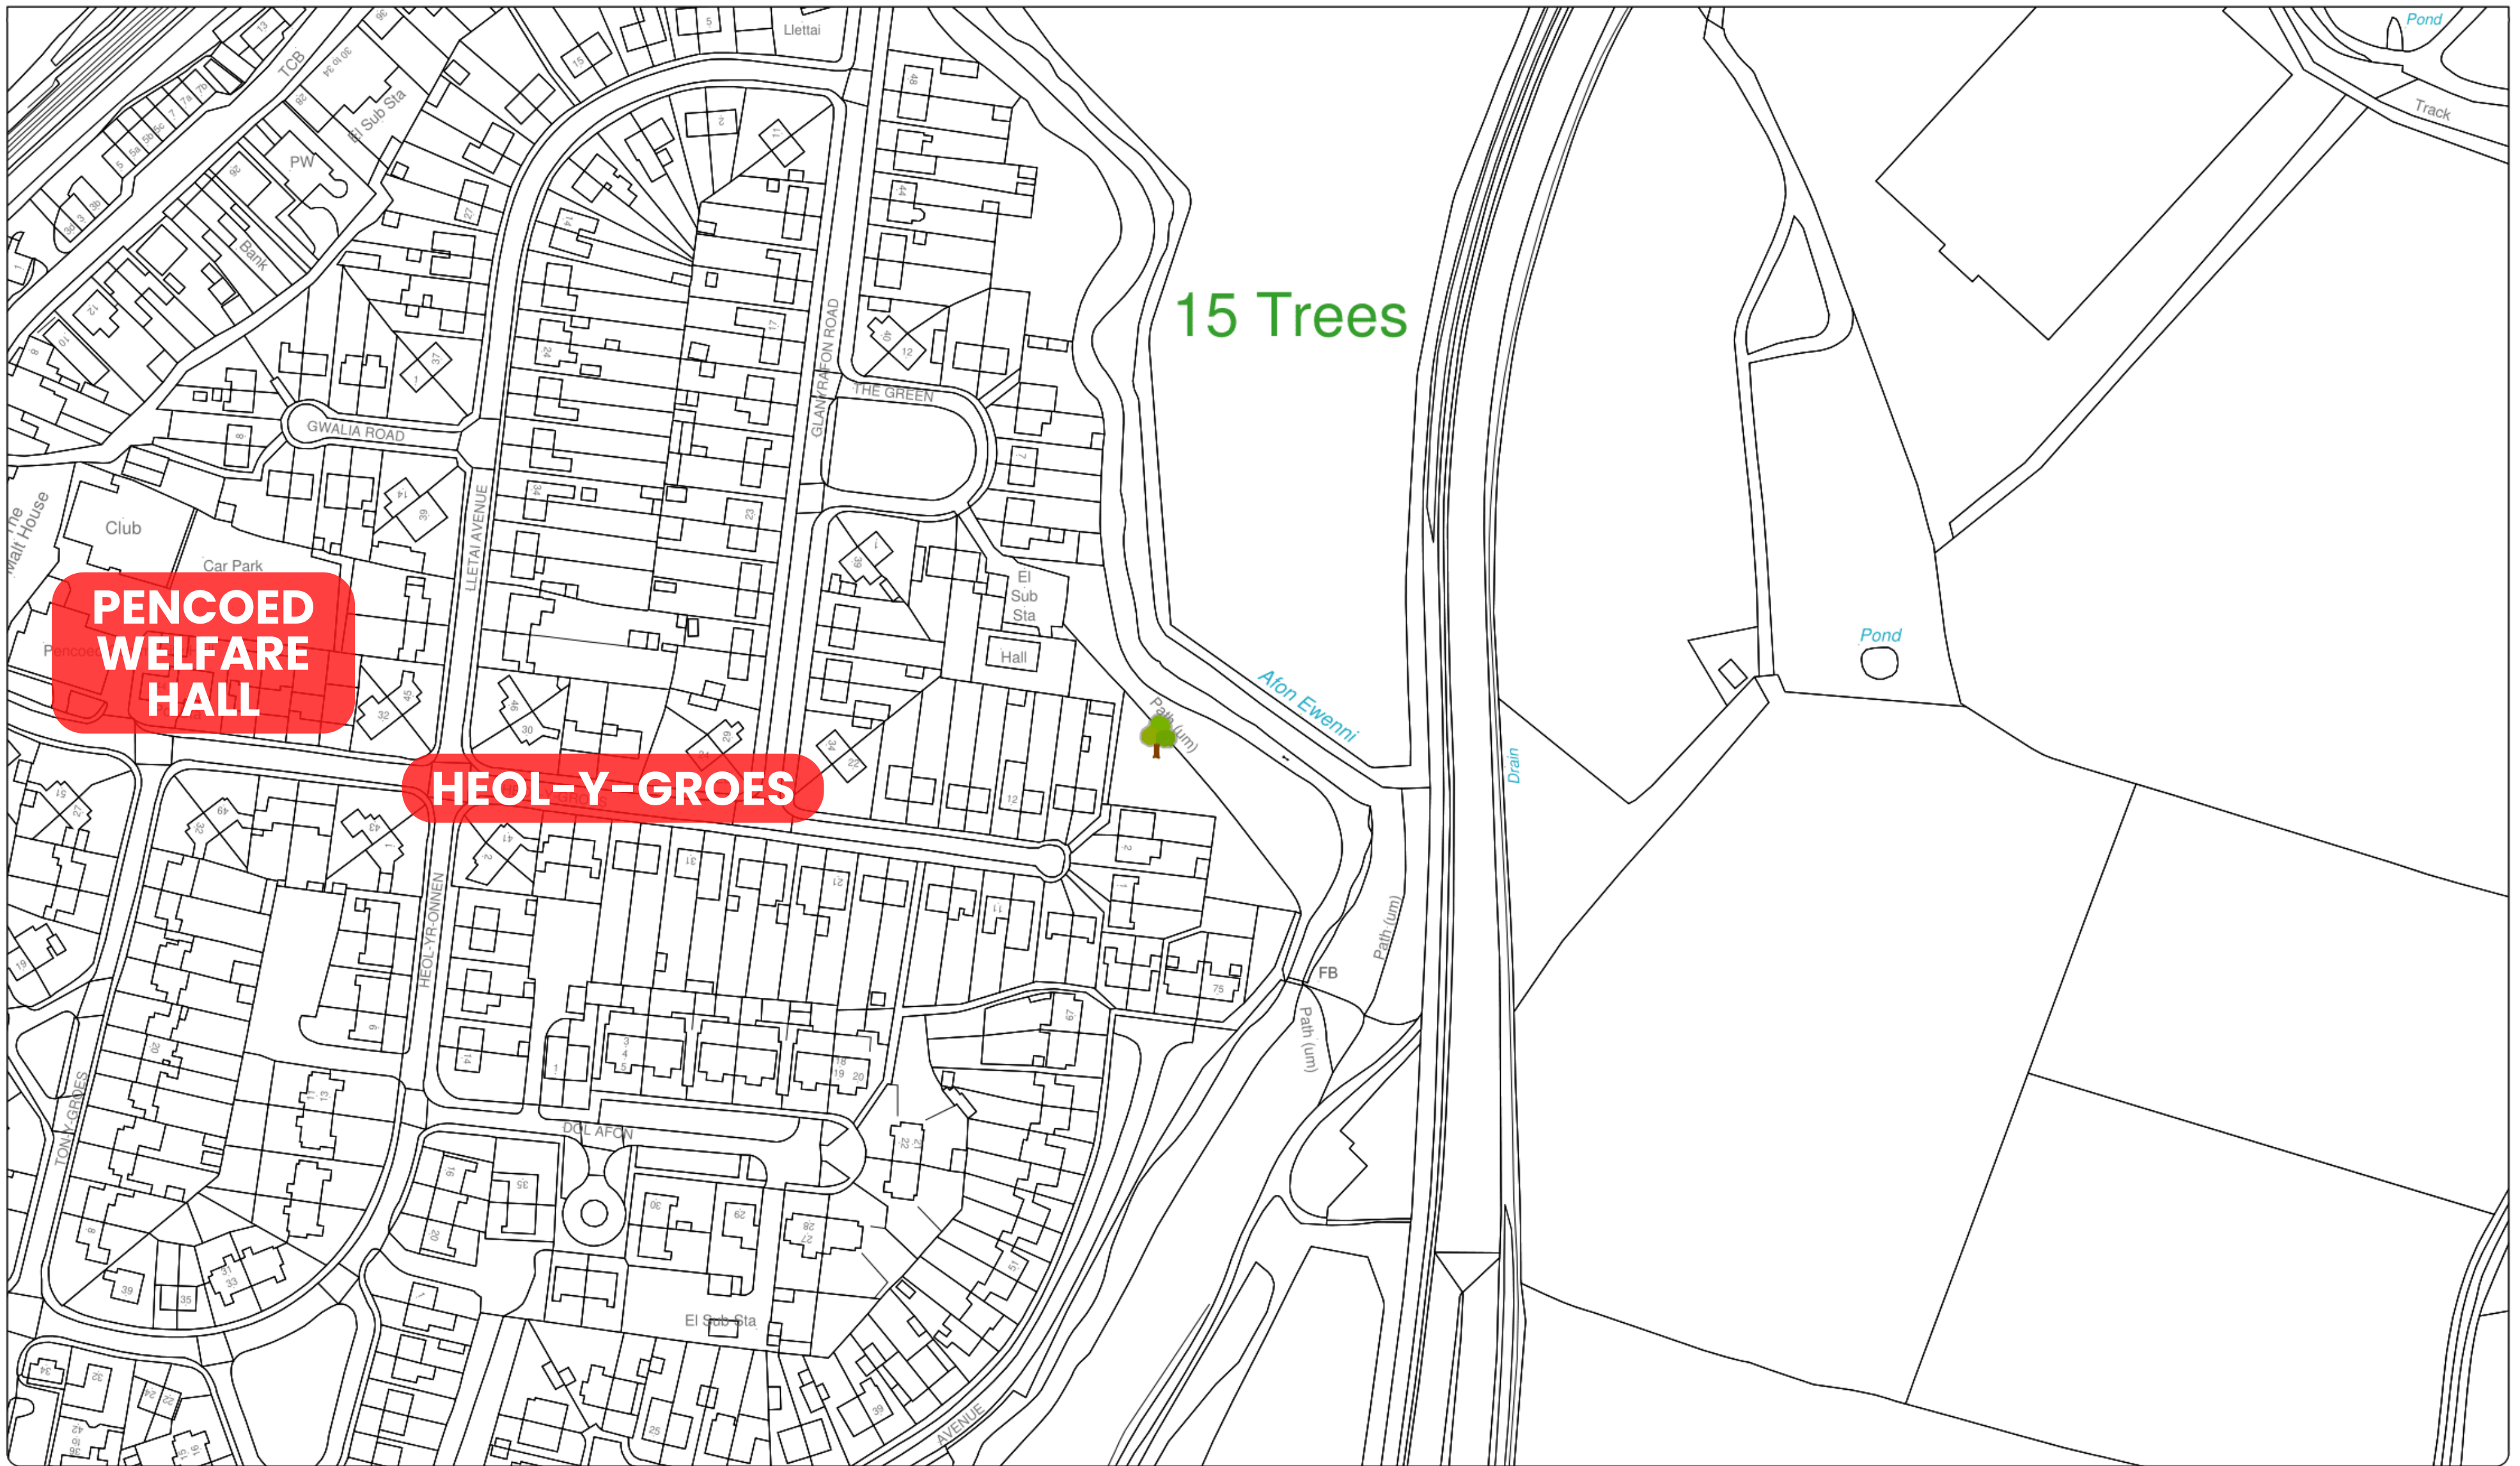

Tree Planting - Pencoed

Assets Investment Team

Production Date: 25th October 2022

Scale 1:2500

when printed at A4

**Cymoedd i'r Arfordir
Valleys to Coast**