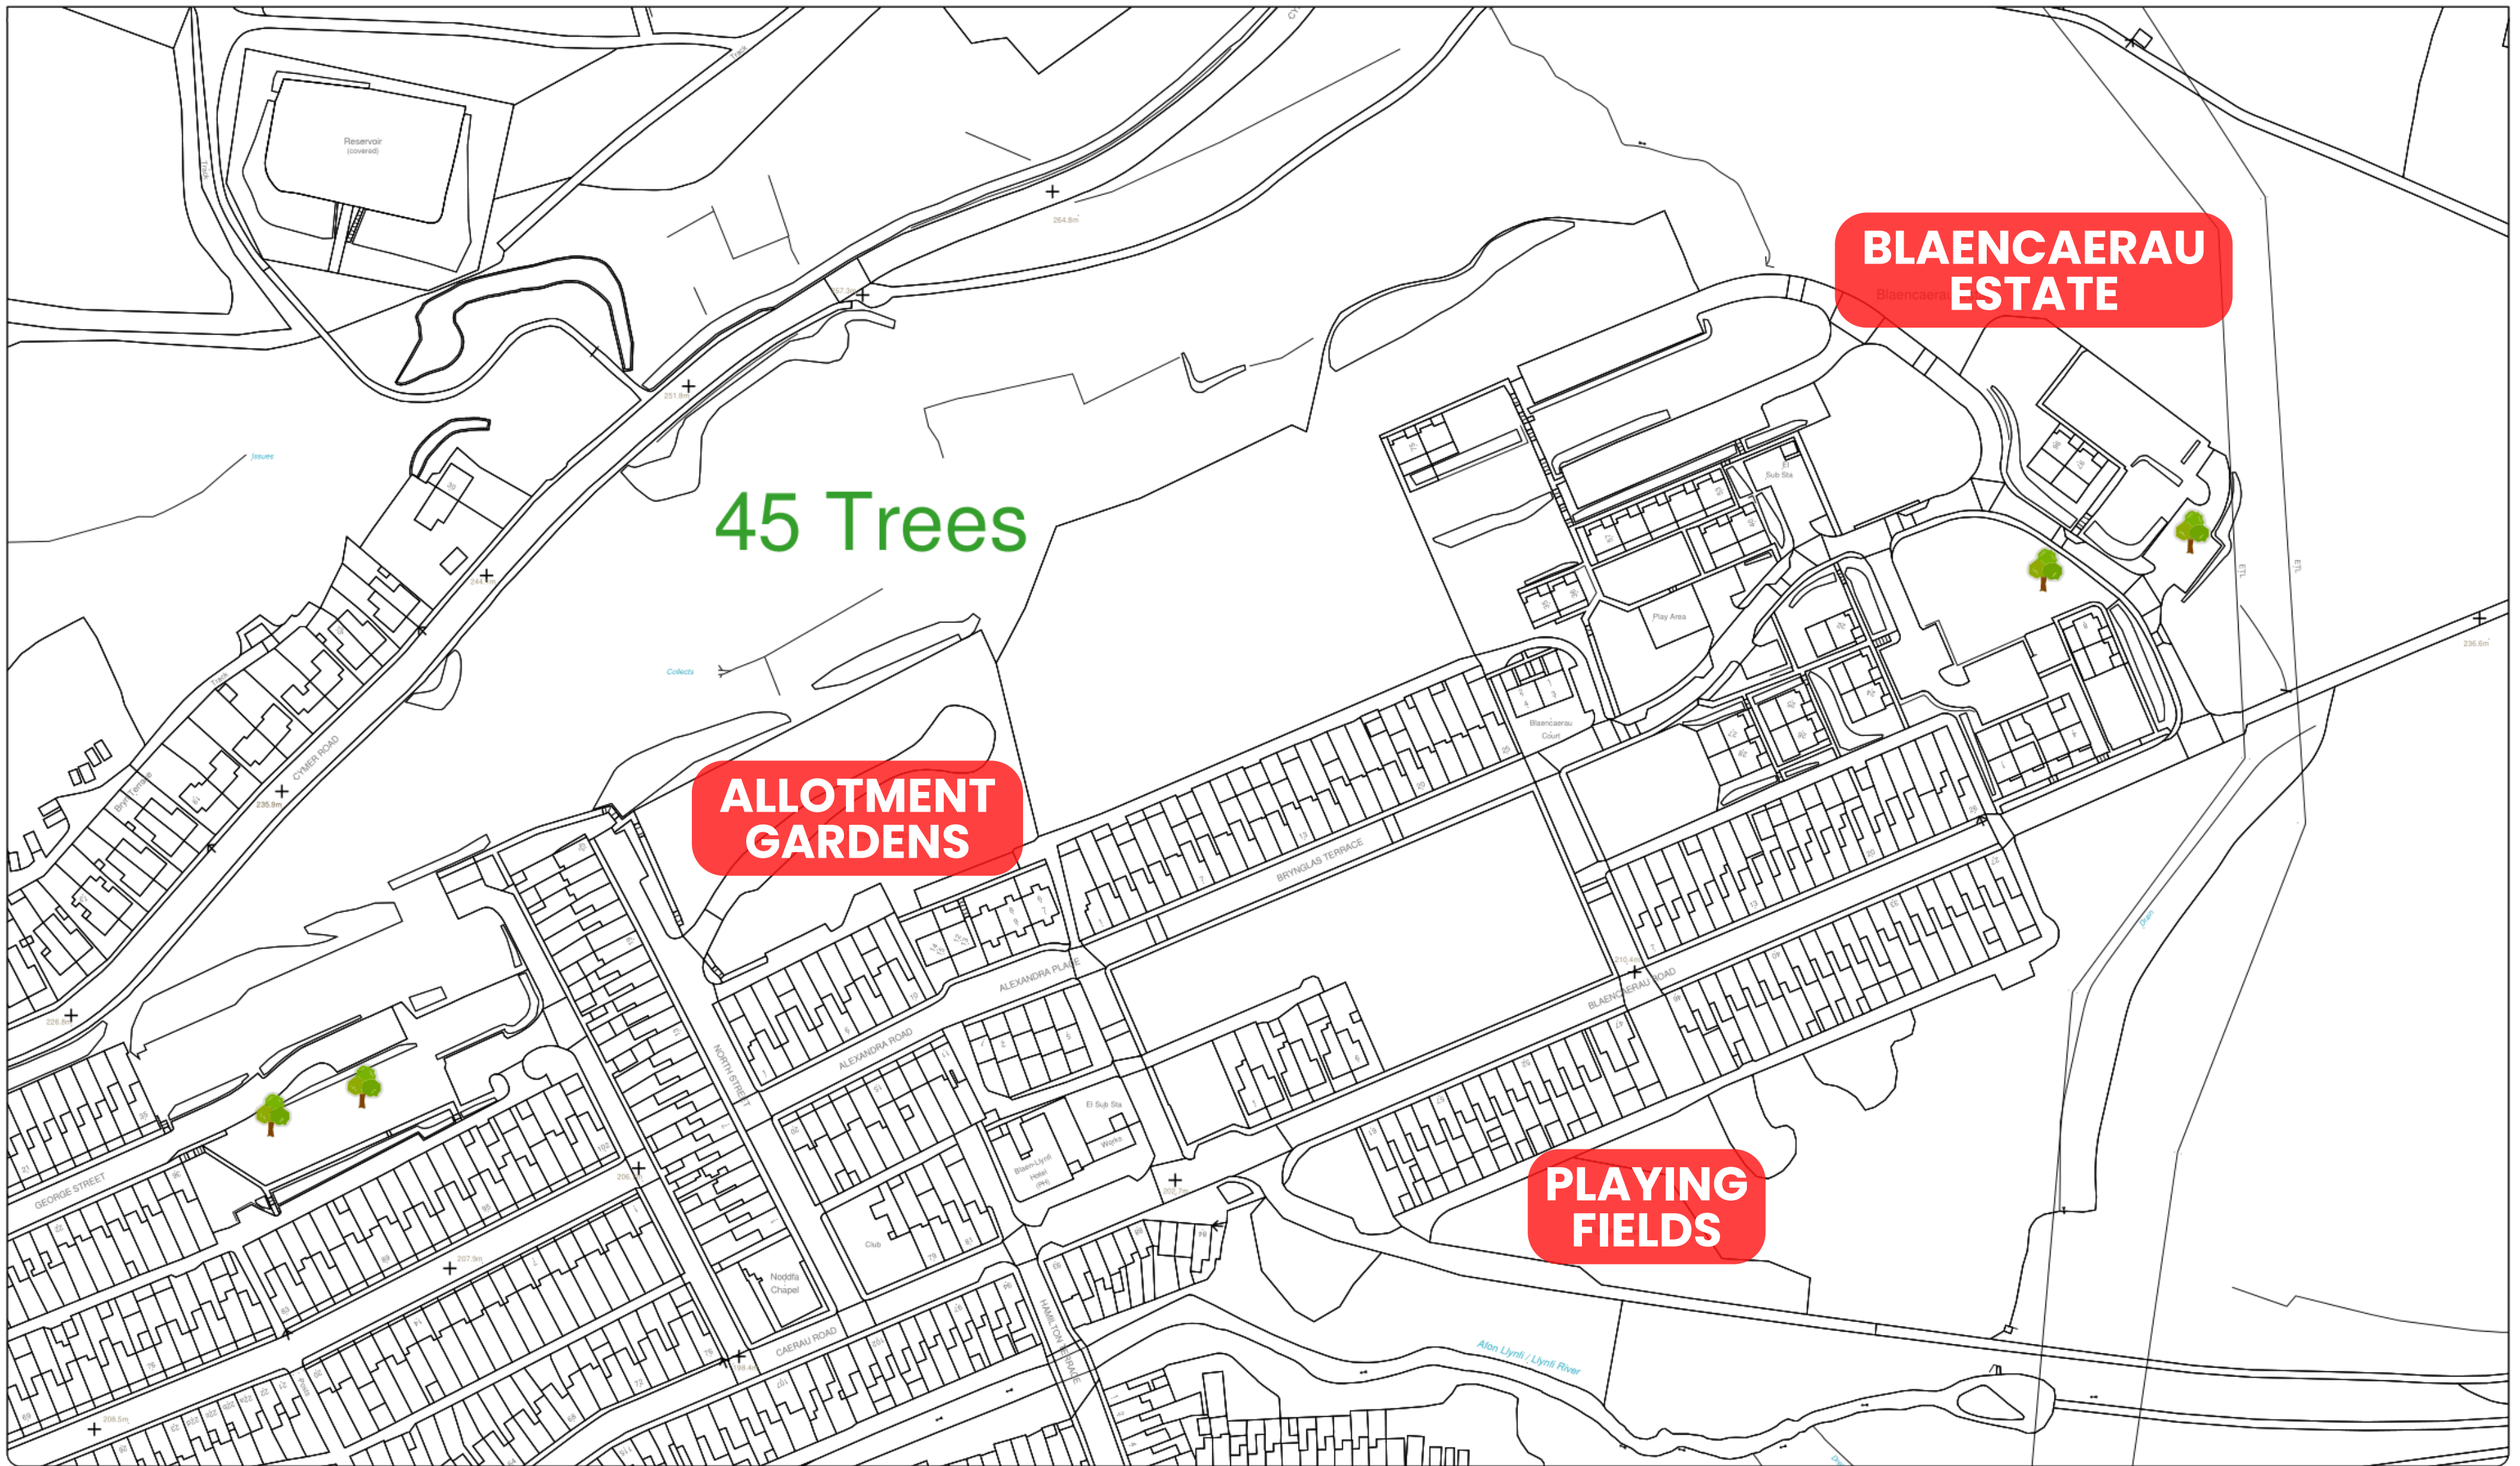

Tree Planting - Caerau 2

Assets Investment Team

Production Date: 25th October 2022

Scale 1:2500

when printed at A4

Cymoedd i'r Arfordir
Valleys to Coast