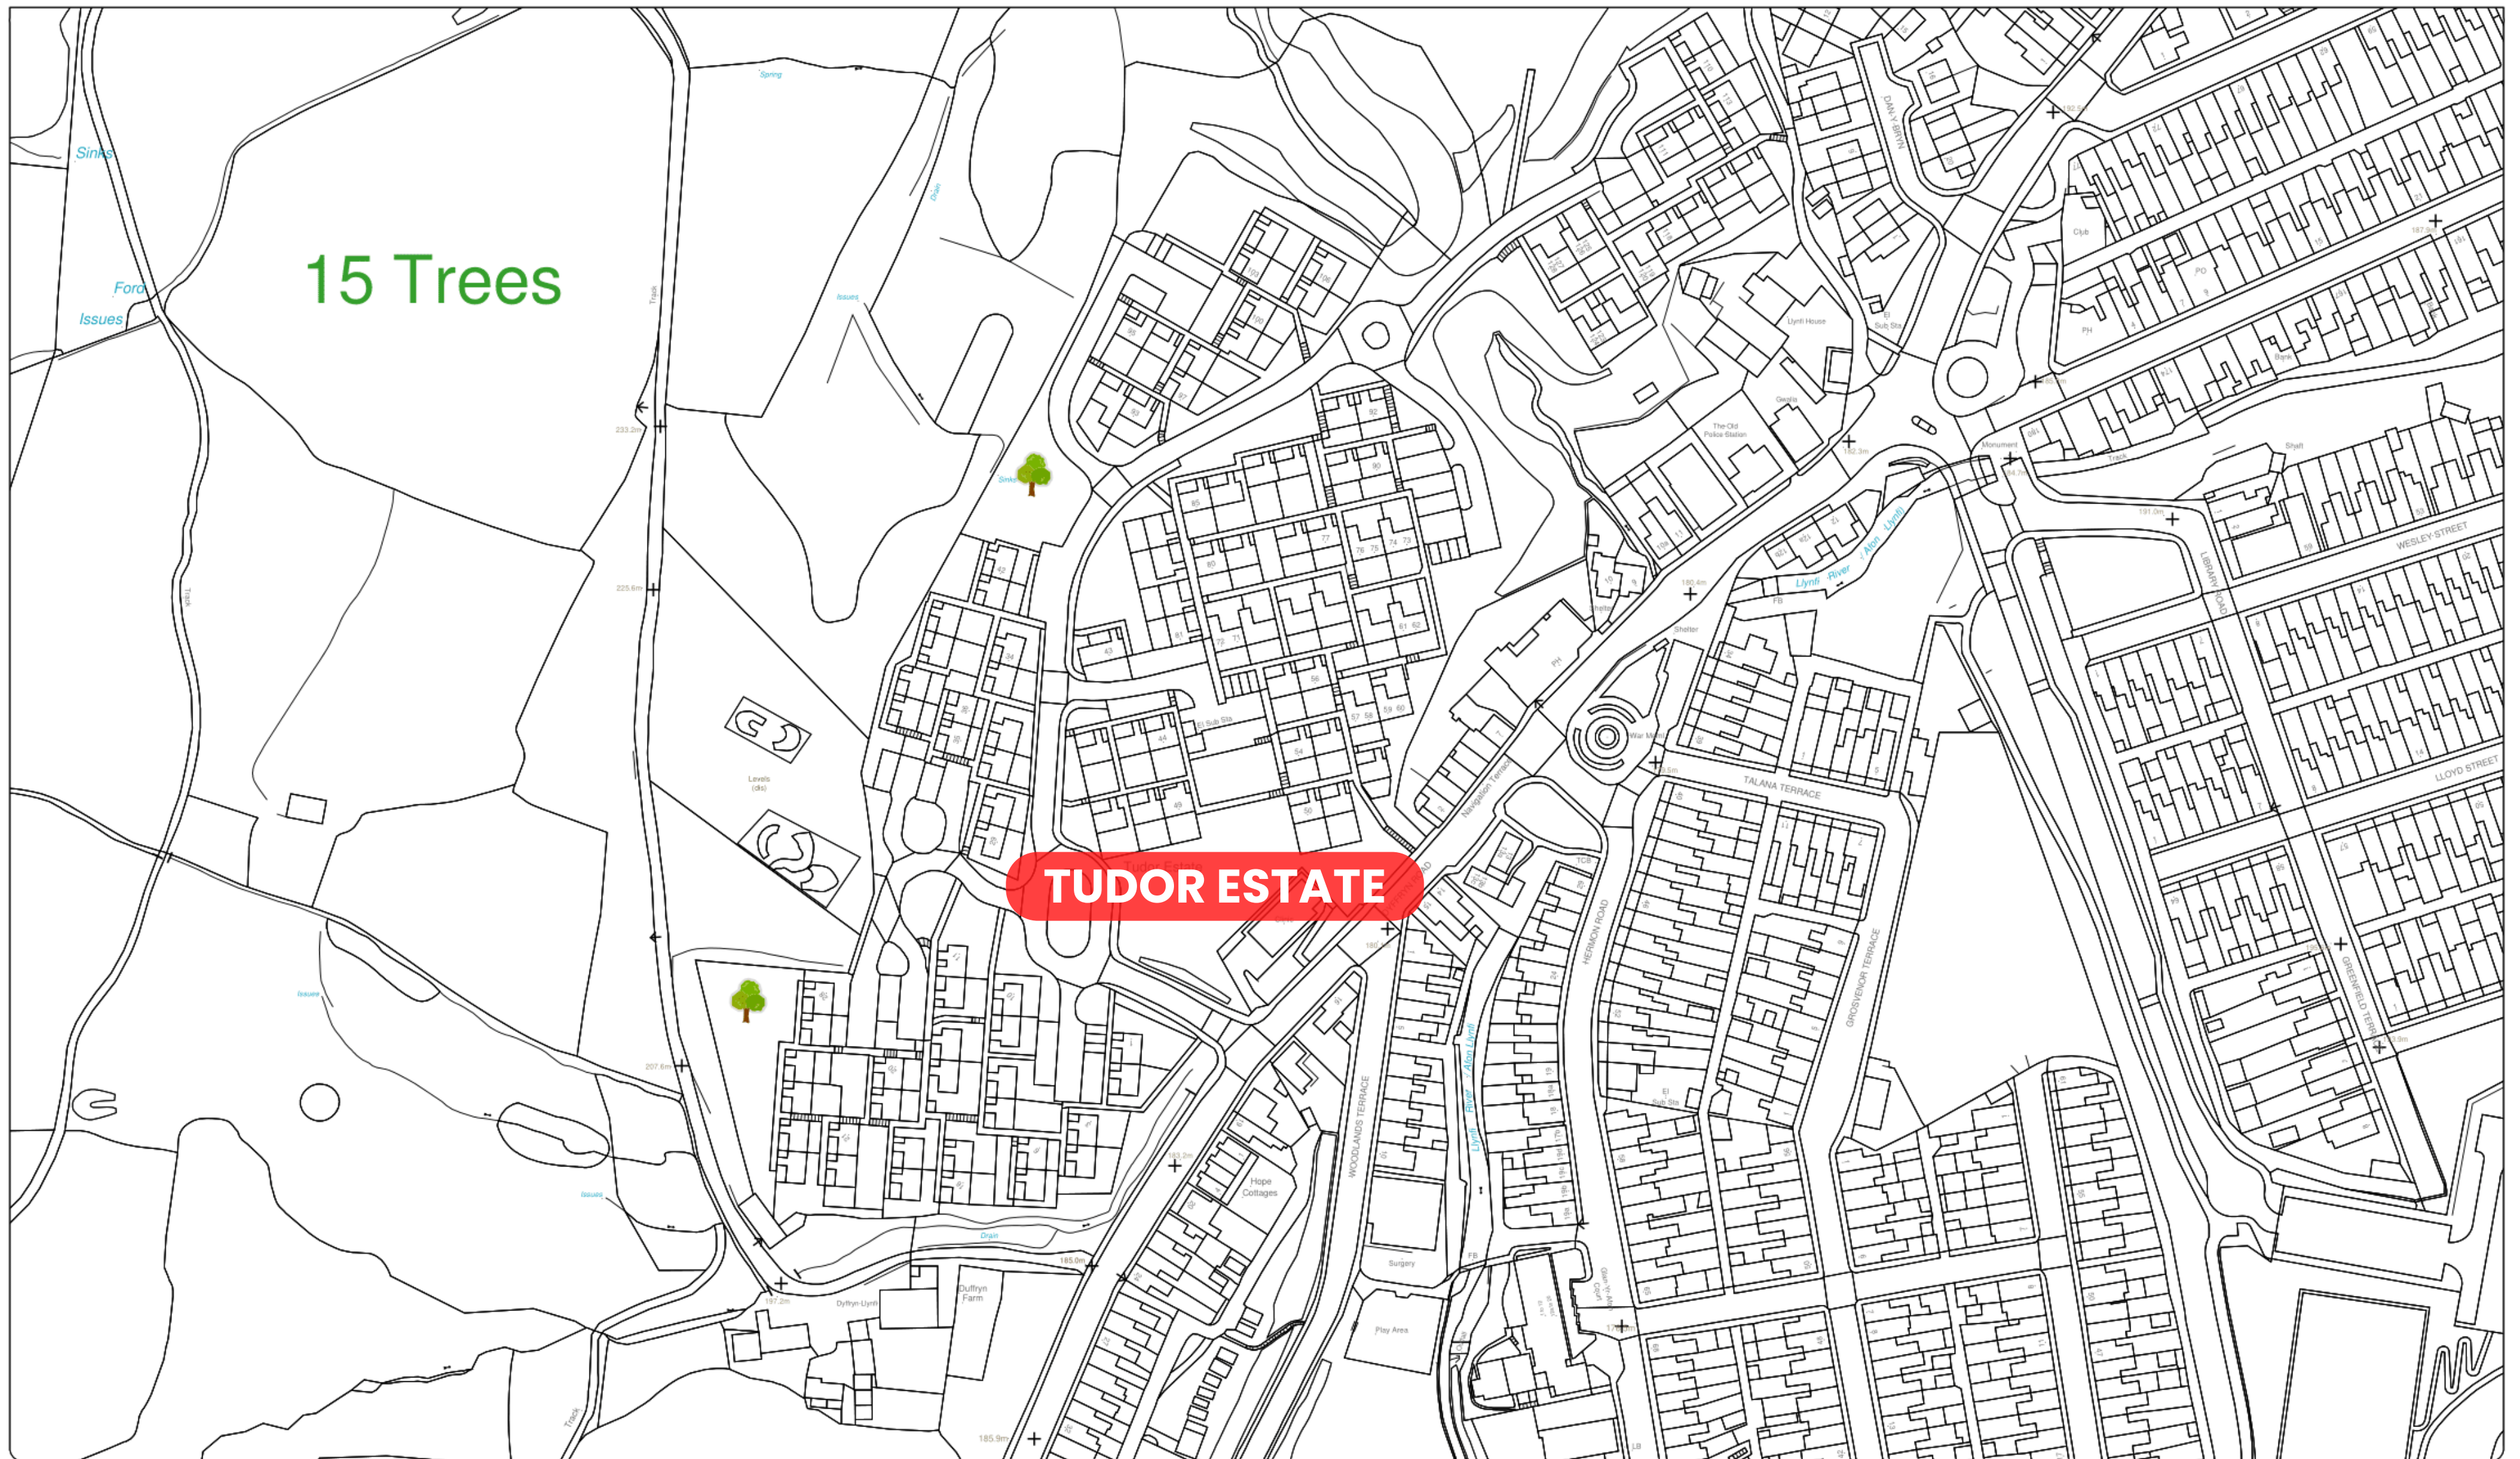

15 Trees

TUDOR ESTATE

Tree Planting - Caerau 1
Assets Investment Team

Production Date: 25th October 2022

Scale 1:2500 when printed at A4

Cymoedd i'r Arfordir
Valleys to Coast

Tree Planting - Caerau 2

Assets Investment Team